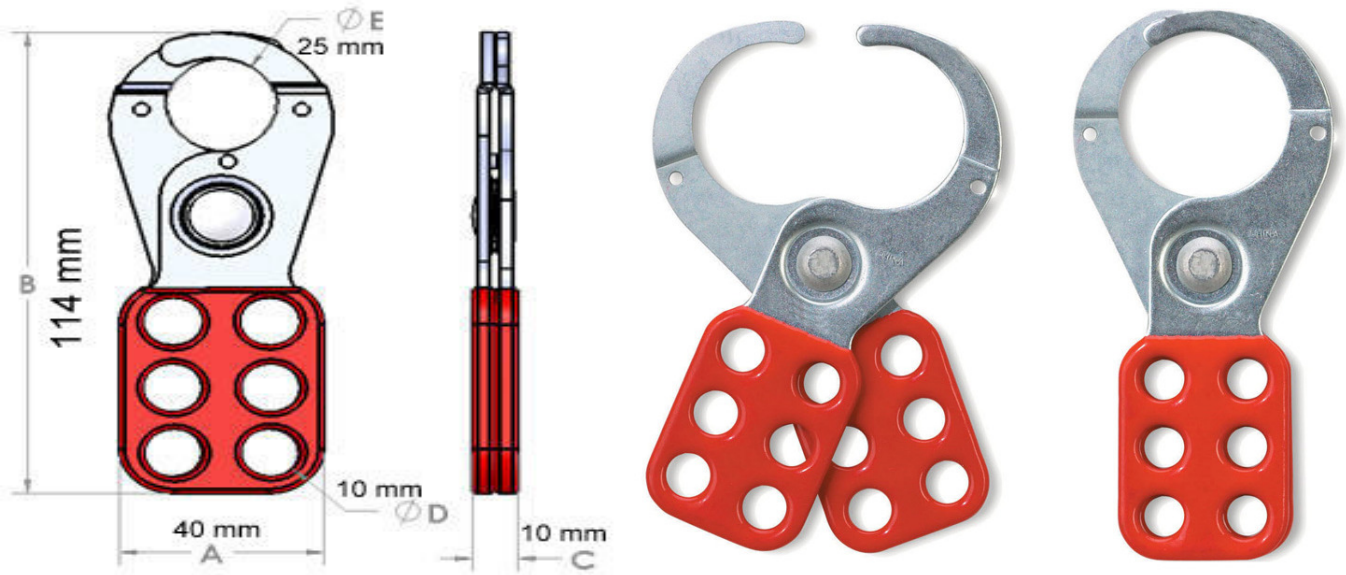

LOCKOUT HASP-25 MM

Product code: LM-H-25

Model: Safety Lockout Hasp with 25mm jaw

Manufactured from steel with a red insulated body. Scissor action with 25mm diameter jaw size.
Accepts padlocks with a shackle diameter upto 10mm